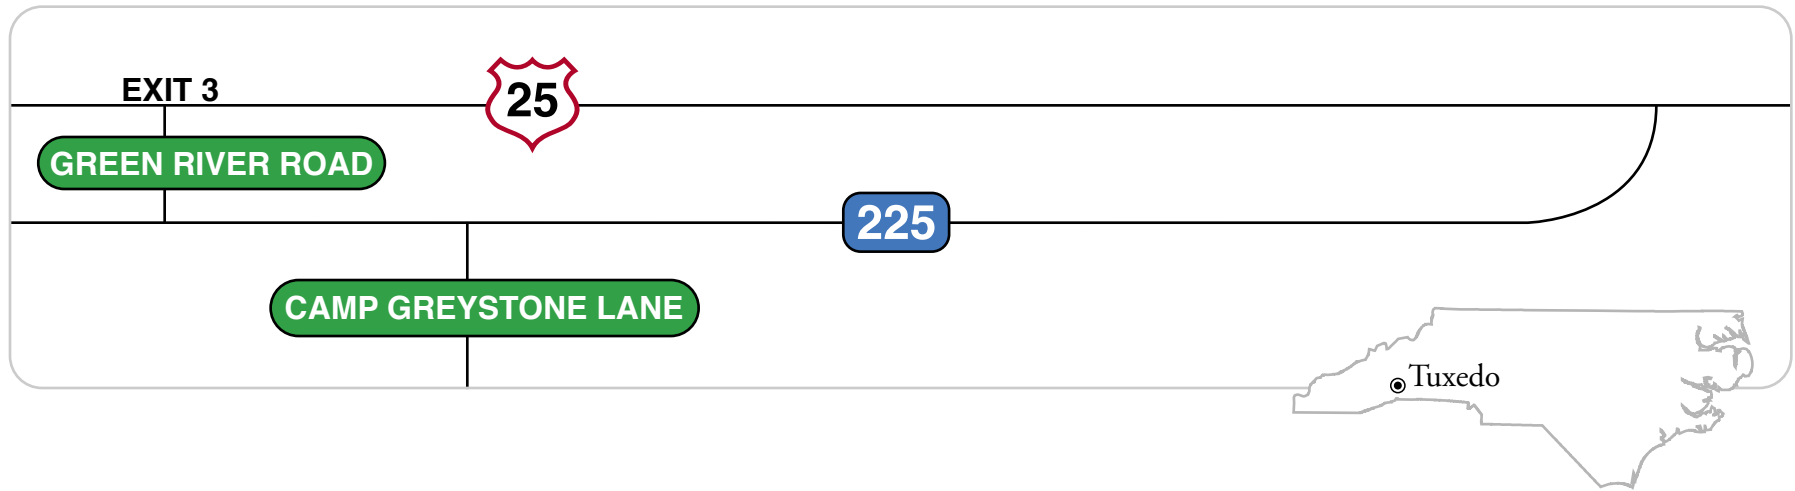

CAMP GREYSTONE

Since 1920

Directions for Opening Day

From **Highway 25 North** take **Exit #3** (the Green River Road exit). Turn right on **Green River Road**. Turn left at stop sign onto **Highway 225**. Go about 1/4 mile and turn right onto **Camp Greystone Lane** (look for a sign that says “**Opening Day Entrance**”).

A member of the staff will greet you and give you further directions!

From **Interstate 26** take **Exit #54** (U.S. 25) to **Exit #3** (the Green River Road exit). Turn left on **Green River Road**. Turn left at stop sign onto **Highway 225**. Go about 1/4 mile and turn right onto **Camp Greystone Lane** (look for a sign that says “**Opening Day Entrance**”).